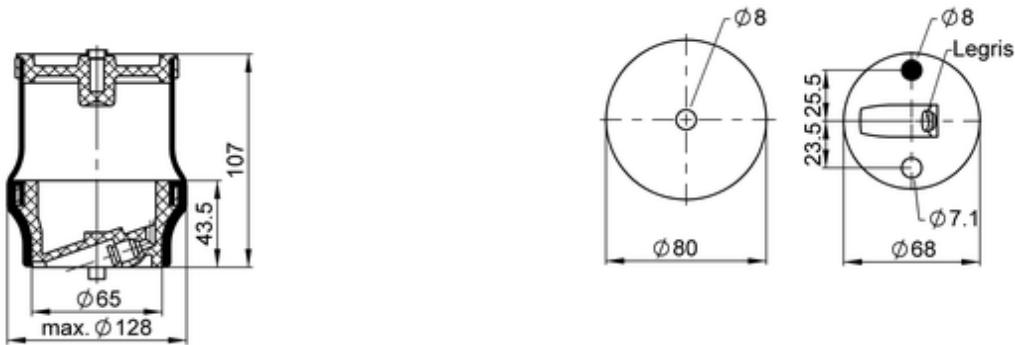

SZ 51- 6
72130

- bolt or stud
- hole
- combination stud
- air inlet
- stud and nut

Article status	Normal
GTIN/EAN	4054389113390
Bellow number	SZ 51-6
kg	0,3 kg
	10002680

OE Manufacturer/Part No.

Manufacturer	Original Part No.	Model
Grammer	140 214	
Grammer	38010107	