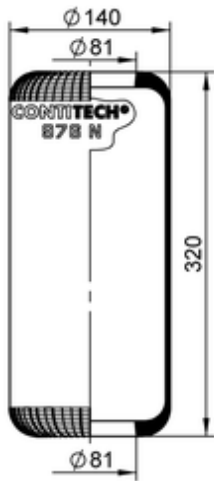

976 N

73456

- bolt or stud
- hole
- combination stud
- air inlet
- stud and nut

Article status	Normal
GTIN/EAN	4054387153138
Bellow number	976 N
 kg	0,9 kg
	975 N

OE Manufacturer/Part No.

Manufacturer	Original Part No.	Model
Optare	R5800068	
ZF Sachs	0502 312 548	
Optare	5800001	Bus and Coach
Optare	R5800001	Bus and Coach