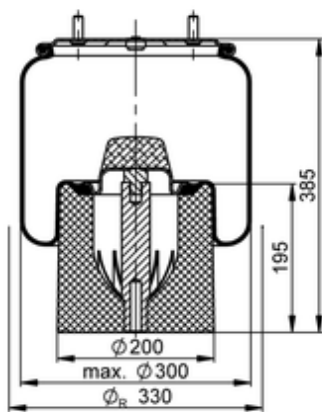

941 MB P01

78363

-  bolt or stud
-  hole
-  combination stud
-  air inlet
-  stud and nut

Article status	Normal
GTIN/EAN	4054389129025
Bellow number	941 MB
 kg	7,7 kg
	10003419
	
	M12: max. 70 Nm
	M16: max. 230 Nm
	M22x1.5: max. 20 Nm

OE Manufacturer/Part No.

Manufacturer	Original Part No.	Model
--------------	-------------------	-------

BPW	05.429.43.85.0	30
BPW	05.429.43.90.0	30
Kögel	6300694	30
Kögel	K6300694	30
BPW	05.429.44.05.0	30
Kögel	90010428	30