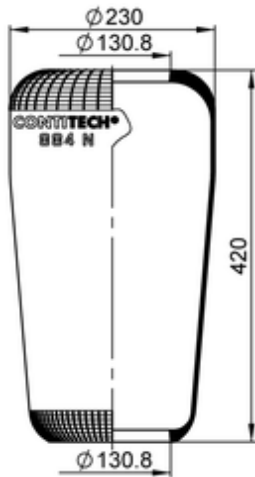

884 N

67129

- bolt or stud
 hole

⊗
 combination stud

⊗
 air inlet

●
 stud and nut

Article status	Normal
GTIN/EAN	4054391102795
Bellow number	884 N
 kg	2,1 kg
	10086715

OE Manufacturer/Part No.

Manufacturer	Original Part No.	Model
IRISBUS	5.000.301.452	
King Long	229002089C	
IVECO Bus	500301452	
IRISBUS	5.010.294.385	
MAN	81.43601.0066	14 232
MAN	81.43601.0068	15 168 FL/BL
MAN	81.43601.0069	15 200/40 FL