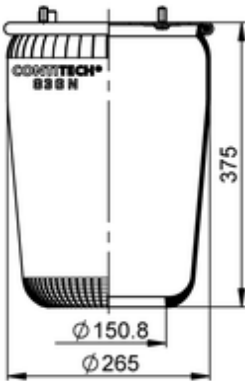

836 M

60279

bolt or stud    
  hole    
  combination stud    
  air inlet    
  stud and nut

Article status	To Be Discontinued
GTIN/EAN	4054387100224
Bellow number	836 N
 kg	4,3 kg
	K008
	M10: max. 35 Nm
	M16x1.5: max. 40 Nm

### OE Manufacturer/Part No.

Manufacturer	Original Part No.	Model
DAF	0 067 504	
VDL Bus	0 067 504	