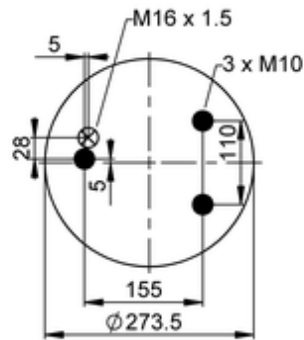

836 M

60279

bolt or stud    
  hole    
  combination stud    
  air inlet    
  stud and nut

Article status	To Be Discontinued
GTIN/EAN	4054387100224
Bellow number	836 N
 kg	4,3 kg
	K008
	M10: max. 35 Nm
	M16x1.5: max. 40 Nm

### OE Manufacturer/Part No.

Manufacturer	Original Part No.	Model
DAF	0 067 504	
VDL Bus	0 067 504	