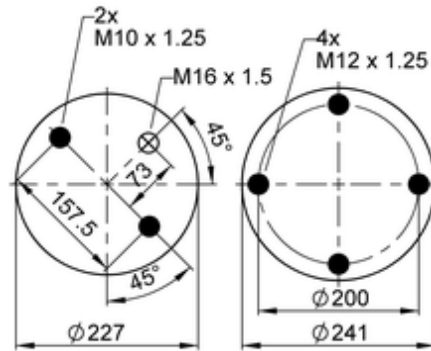

**4154 N P05**
**67723**

- bolt or stud
- hole
- combination stud
- air inlet
- stud and nut

Article status	Normal
GTIN/EAN	4054391105949
Bellow number	4154 N
kg	6,2 kg
	10086793
	M10x1.25: max. 30 Nm
	M12x1.25: max. 70 Nm
	M16x1.5: max. 80 Nm

**OE Manufacturer/Part No.**

Manufacturer	Original Part No.	Model
--------------	-------------------	-------

Renault	5.010.239.252	Premium. Magnum
Renault	5.010.488.071	Premium. Magnum