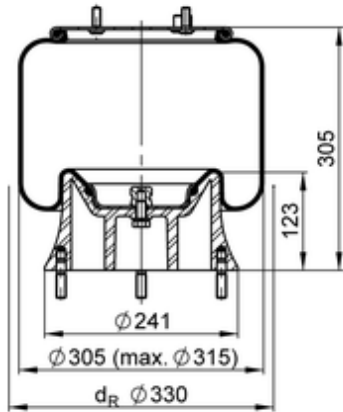

**4154 N P05**
**67723**

- bolt or stud
- hole
- combination stud
- air inlet
- stud and nut

Article status	Normal
GTIN/EAN	4054391105949
Bellow number	4154 N
kg	6,2 kg
	10086793
	M10x1.25: max. 30 Nm
	M12x1.25: max. 70 Nm
	M16x1.5: max. 80 Nm

**OE Manufacturer/Part No.**

Manufacturer	Original Part No.	Model
--------------	-------------------	-------

Renault	5.010.239.252	Premium. Magnum
Renault	5.010.488.071	Premium. Magnum