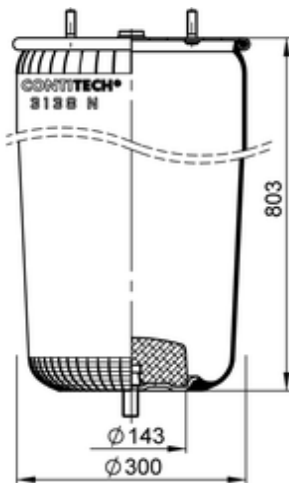

3138 N P01
66063

- bolt or stud
- hole
- combination stud
- air inlet
- stud and nut

Article status	Normal
GTIN/EAN	4054391100753
Bellow number	3138 N
kg	8,9 kg
	10086630
	M12: max. 70 Nm
	M20x1.5: max. 100 Nm
	M22x1.5: max. 20 Nm

OE Manufacturer/Part No.

Manufacturer	Original Part No.	Model
SAF - Holland	3138 serv.assy.	
SAF - Holland	03228001900	

SAF - Holland	03228002200	
SAF - Holland	03228002300	
SAF - Holland	03228004800	
SAF - Holland	03228004900	
SAF - Holland	03228005000	
SAF - Holland	04284300400	
SAF - Holland	4.284.3004.00	3138
SAF - Holland	3.228.0019.00	SAF3138
SAF - Holland	3.228.0022.00	SAF3138
SAF - Holland	3.228.0023.00	SAF3138
SAF - Holland	3.228.0048.00	SAF 3138
SAF - Holland	3.228.0049.00	SAF 3138
SAF - Holland	3.228.0050.00	SAF 3138