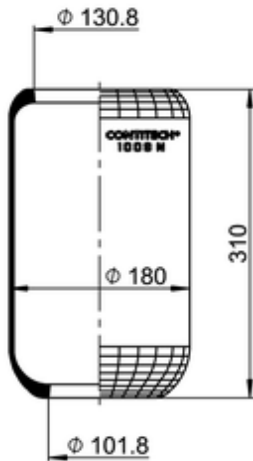

1009 N
74501

- bolt or stud
- hole
- combination stud
- air inlet
- stud and nut

Article status	Normal
GTIN/EAN	4054387160105
Bellow number	1009 N
kg	1,3 kg

OE Manufacturer/Part No.

Manufacturer	Original Part No.	Model
EvoBus	444 327 00 01	
EvoBus	A 444 327 00 01	