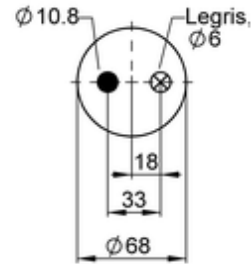

SZ 50- 9 P02
71971

- bolt or stud
- hole
- combination stud
- air inlet
- stud and nut

Article status	Normal
GTIN/EAN	4054389111808
Bellow number	SZ 50-9
kg	0,5 kg
	10002581
	9310092

OE Manufacturer/Part No.

Manufacturer	Original Part No.	Model
Volvo	20 906 196	Premium
Renault	5.010.130.797.G	Premium
Renault	5.010.629.414	Premium