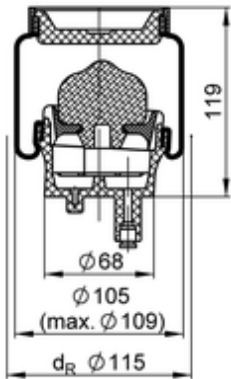

SZ 50- 9 P02
71971

- bolt or stud
- hole
- combination stud
- air inlet
- stud and nut

Article status	Normal
GTIN/EAN	4054389111808
Bellow number	SZ 50-9
kg	0,5 kg
	10002581
	9310092

OE Manufacturer/Part No.

Manufacturer	Original Part No.	Model
Volvo	20 906 196	Premium
Renault	5.010.130.797.G	Premium
Renault	5.010.629.414	Premium