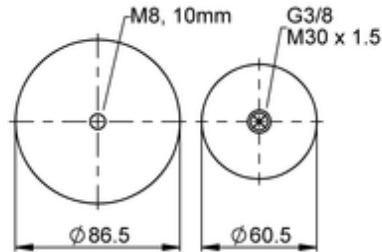

SZ 50-11
61084

- bolt or stud
- hole
- combination stud
- air inlet
- stud and nut

	0,5 kg
	9305074
	G3/8: max. 15 Nm
	M8: max. 10 Nm

OE Manufacturer/Part No.

Manufacturer	Original Part No.	Model
IRISBUS	5.006.153.851	Agora Euro 3
Van Hool	10635845	Bus
IRISBUS	5.006.153.851	PR 180