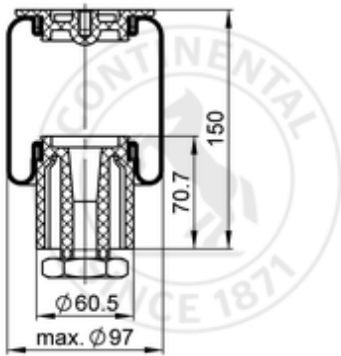

SZ 50-11
61084

- bolt or stud
- hole
- combination stud
- air inlet
- stud and nut

	0,5 kg
	9305074
	G3/8: max. 15 Nm
	M8: max. 10 Nm

OE Manufacturer/Part No.

Manufacturer	Original Part No.	Model
IRISBUS	5.006.153.851	Agora Euro 3
Van Hool	10635845	Bus
IRISBUS	5.006.153.851	PR 180