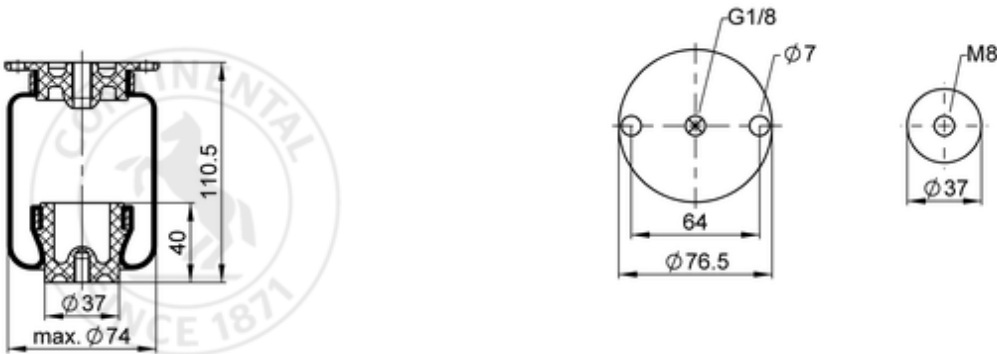

SZ 11- 5
60526

- bolt or stud
- hole
- combination stud
- air inlet
- stud and nut

		0,2 kg
		9305150
		G1/8: max. 10 Nm
		M8: max. 10 Nm

OE Manufacturer/Part No.

Manufacturer	Original Part No.	Model
IRISBUS	5.010.455.628 B	Iliade
Scania	486985	Truck alteration