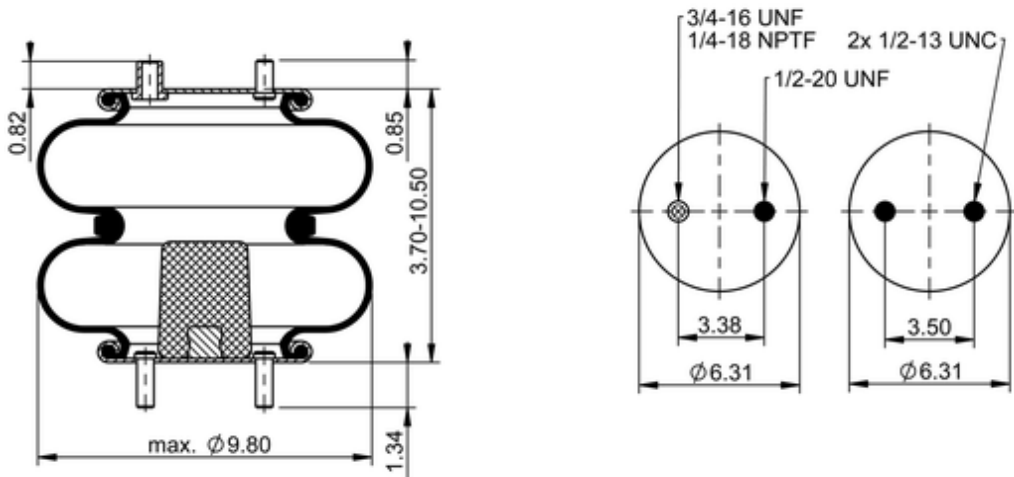

**FD 200-19 448**
**64512**

Article status	Normal
GTIN/EAN	4054392106853
Bellow number	FD 200-19
lb	7.6 lb
	1/2-20 UNF: max. 35 lbf ft
	1/4-18 NPTF: max. 22 lbf ft
	3/4-16 UNF: max. 50 lbf ft

**Cross-reference**