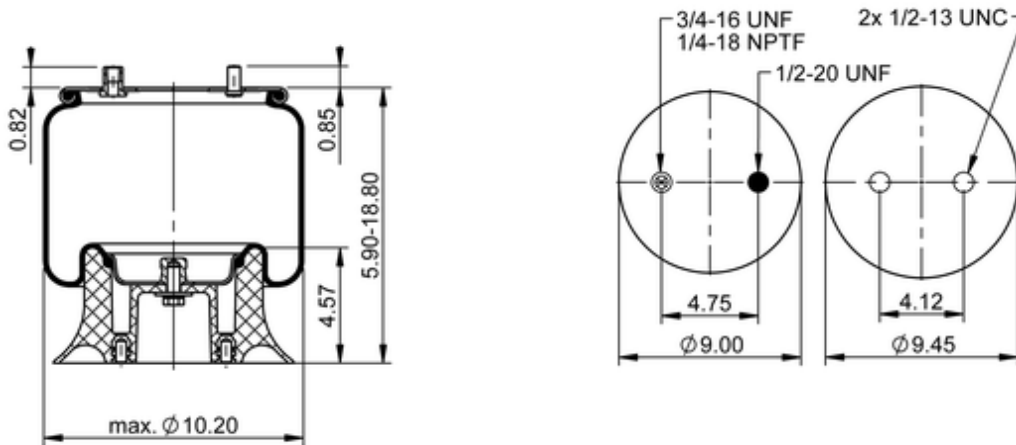

9 9M-13 P 1182
75180

Article status	Normal
GTIN/EAN	4054392143957
Bellow number	9 9M-13
lb	10.4 lb
	9317208
	1/2-13 UNC: max. 35 lbf ft
	1/4-18 NPTF: max. 22 lbf ft
	3/4-16 UNF: max. 50 lbf ft

Cross-reference