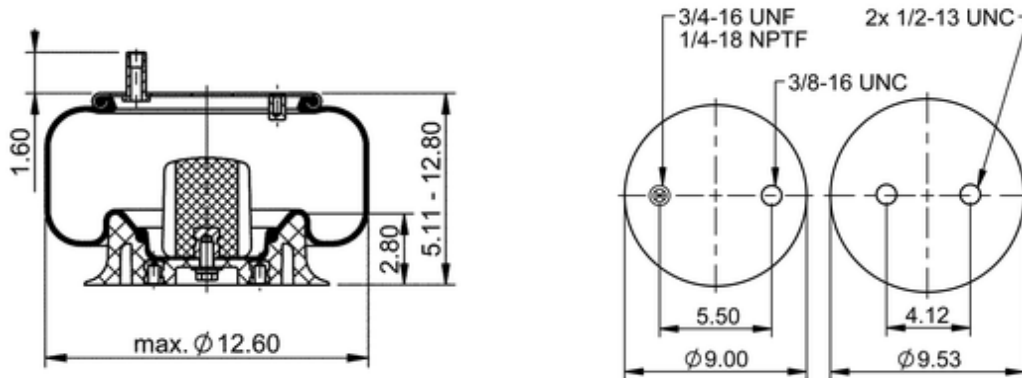

9 10-10 P 481
64442

Article status	Normal
GTIN/EAN	4054392106150
Bellow number	9 10-10
lb	13.7 lb
	9308625
	1/2-13 UNC: max. 35 lbf ft
	1/4-18 NPTF: max. 22 lbf ft
	3/4-16 UNF: max. 50 lbf ft

Cross-reference