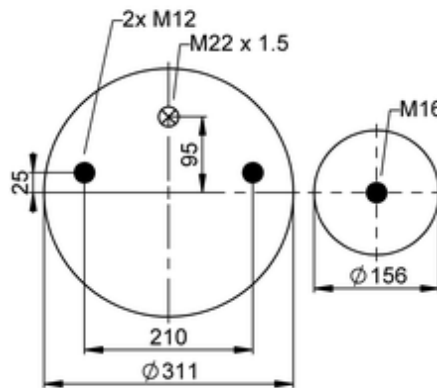

**942 MB**
**67209**

- bolt or stud
- hole
- combination stud
- air inlet
- stud and nut

Article status	Normal
GTIN/EAN	4054391103594
Bellow number	942 MB
kg	7,3 kg
	10086745
	K029
	M12: max. 70 Nm
	M16: max. 130 Nm
	M22x1.5: max. 20 Nm

**OE Manufacturer/Part No.**

Manufacturer	Original Part No.	Model
--------------	-------------------	-------

BPW	05.429.40.05.0	36-1
Schmitz	017 199	36-1