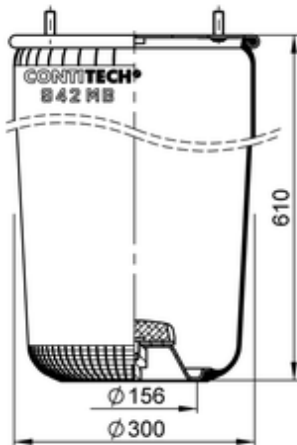

**942 MB**
**67209**

- bolt or stud
- hole
- combination stud
- air inlet
- stud and nut

Article status	Normal
GTIN/EAN	4054391103594
Bellow number	942 MB
kg	7,3 kg
	10086745
	K029
	M12: max. 70 Nm
	M16: max. 130 Nm
	M22x1.5: max. 20 Nm

**OE Manufacturer/Part No.**

Manufacturer	Original Part No.	Model
--------------	-------------------	-------

BPW	05.429.40.05.0	36-1
Schmitz	017 199	36-1