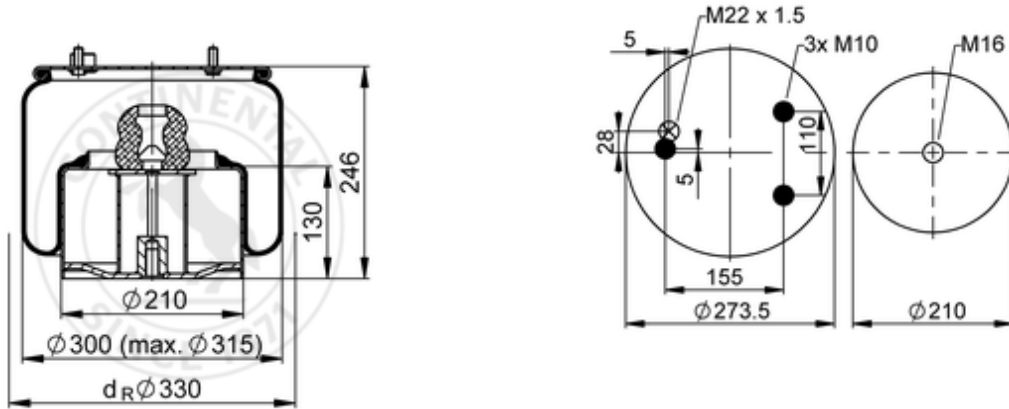

836 N P14

70540

 bolt or stud  
  hole  
  combination stud  
  air inlet  
  stud and nut

 kg	9,7 kg
	K008
	
	M10: max. 35 Nm
	M16: max. 130 Nm
	M22x1.5: max. 20 Nm

### OE Manufacturer/Part No.

Manufacturer	Original Part No.	Model
VDL Bus	45015337	
VDL Bus	5015337	