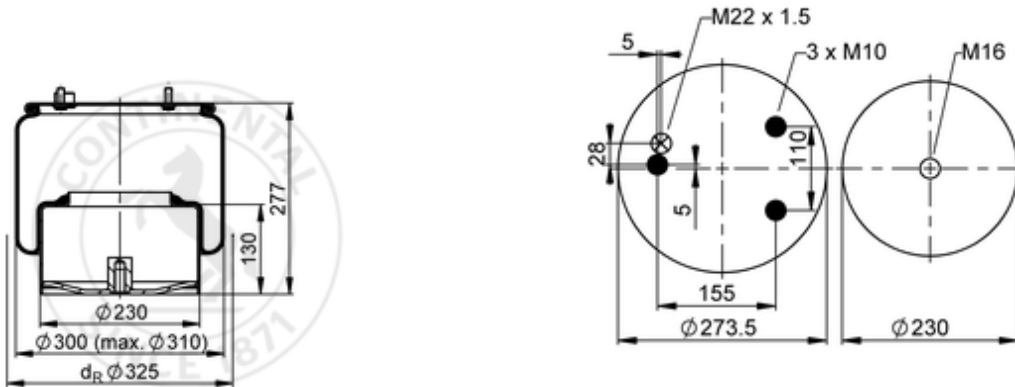

836 N P06
63275

bolt or stud
 hole
 combination stud
 air inlet
 stud and nut

kg	9 kg
	K008
	M10: max. 35 Nm
	M16: max. 130 Nm
	M22x1.5: max. 20 Nm

OE Manufacturer/Part No.

Manufacturer	Original Part No.	Model
VDL Bus	41 152 221	
VDL Bus	41 153 934	
VDL Bus	1 152 221	
VDL Bus	1 153 934	SB230
VDL Bus	1 153 934	SB400