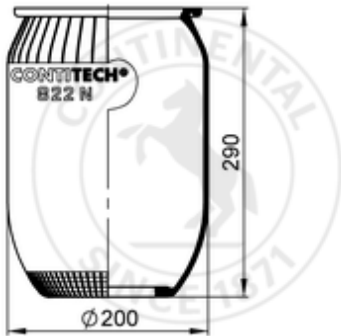

822 N

67150

- bolt or stud
- hole
- combination stud
- air inlet
- stud and nut

| | |
|---|--------|
|  | 1,3 kg |
|---|--------|

OE Manufacturer/Part No.

| Manufacturer | Original Part No. | Model |
|--------------|-------------------|-----------------------|
| Bova | B 180784 | 220 Standard. 270 Lux |
| IVECO Bus | 4680913 | Bus 315 |
| IVECO Bus | 4680913 | Bus 316 |
| IVECO Bus | 4680913 | Bus 343 |
| IVECO Bus | 4680913 | Bus 79-121 |