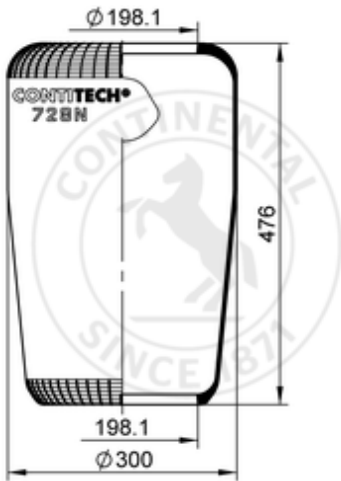

728 N

72238

- bolt or stud
- hole
- combination stud
- air inlet
- stud and nut

| | | |
|---|--|----------|
|  | | 2,6 kg |
|  | | 10002740 |

OE Manufacturer/Part No.

| Manufacturer | Original Part No. | Model |
|--------------|-------------------|-------|
| Schmitz | 750 212 | |