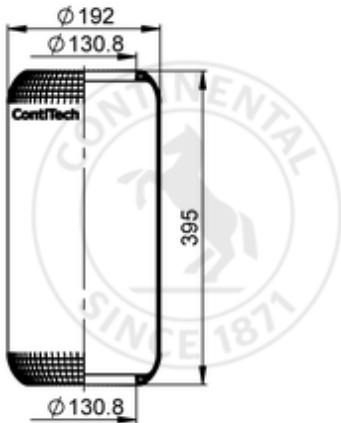

6621 N

53882

- bolt or stud
- hole
- combination stud
- air inlet
- stud and nut

	1,5 kg
---	--------

OE Manufacturer/Part No.

Manufacturer	Original Part No.	Model
Volvo	20 535 875	B6BLE/ B7L/ B7R/ B9S/ B10B/ B10L
Volvo	23 903 564	B6BLE/ B7L/ B7R/ B9S/ B10B/ B10L