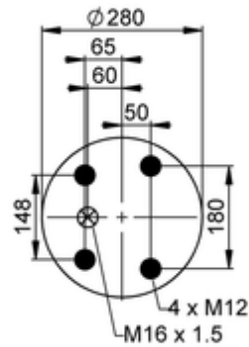

661 N P11
78037

- bolt or stud
- hole
- combination stud
- air inlet
- stud and nut

	21,8 kg
	M12: max. 70 Nm
	M16x1.5: max. 20 Nm

OE Manufacturer/Part No.

Manufacturer	Original Part No.	Model
IRISBUS	5.801.330.246	
IVECO Bus	5801330246	
IRISBUS	5.010.556.291	Illjade/Ares
IRISBUS	5.010.556.291	Rekreo/Axer