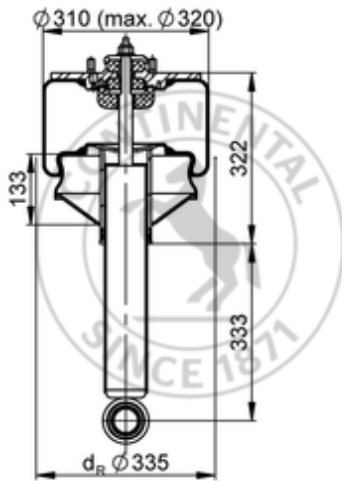

661 N P11
78037

- bolt or stud
- hole
- combination stud
- air inlet
- stud and nut

	21,8 kg
	M12: max. 70 Nm
	M16x1.5: max. 20 Nm

OE Manufacturer/Part No.

Manufacturer	Original Part No.	Model
IRISBUS	5.801.330.246	
IVECO Bus	5801330246	
IRISBUS	5.010.556.291	Illjade/Ares
IRISBUS	5.010.556.291	Rekreo/Axer