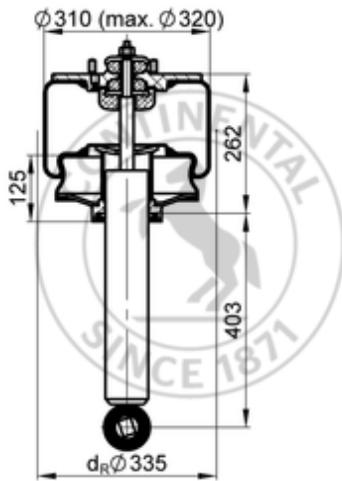

661 N P03
62942

- bolt or stud
- hole
- combination stud
- air inlet
- stud and nut

	22,6 kg
	M12: max. 70 Nm
	M16x1.5: max. 20 Nm

OE Manufacturer/Part No.

Manufacturer	Original Part No.	Model
IVECO Bus	5010393477	
IRISBUS	5.010.393.477 C	Citelis (1st generation)
IRISBUS	5.010.393.477 C	Karosa (school buses)