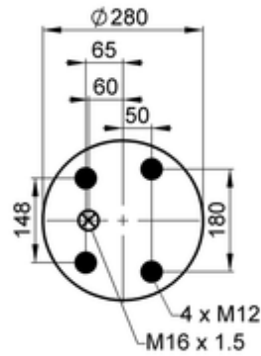

661 N P03
62942

- bolt or stud
- hole
- combination stud
- air inlet
- stud and nut

	22,6 kg
	M12: max. 70 Nm
	M16x1.5: max. 20 Nm

OE Manufacturer/Part No.

Manufacturer	Original Part No.	Model
IVECO Bus	5010393477	
IRISBUS	5.010.393.477 C	Citelis (1st generation)
IRISBUS	5.010.393.477 C	Karosa (school buses)