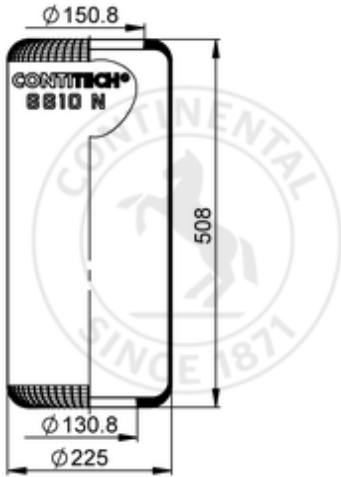

6610 N

69591

- bolt or stud
- hole
- combination stud
- air inlet
- stud and nut

2 kg

OE Manufacturer/Part No.

Manufacturer	Original Part No.	Model
Volvo	9 522 709	B11R/B13R