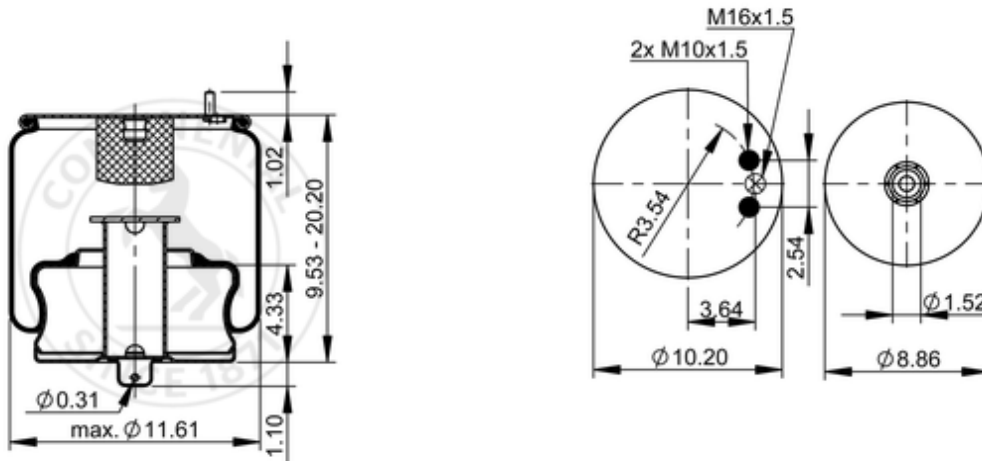

6603 N P01
74916

	18.5 lb
	9309795
	M10: max. 20 lbf ft
	M16x1.5: max. 22 lbf ft

Cross-reference

Goodyear	1R11-893
Goodyear Flex No.	566223578
Blacktech	RML73312C
Airtech Ref.	36312 C
Airtech No.	136662

OE Manufacturer/Part No.

Manufacturer	Original Part No.	Model
Volvo	3 195 240	
Volvo	3 171 693	
Volvo	3 171 693	
Volvo	3 195 240	
Volvo	3 178 706	
Volvo	3 178 706	
Volvo	20 573 312	B 12 R
Volvo	20 573 312	B 12 R