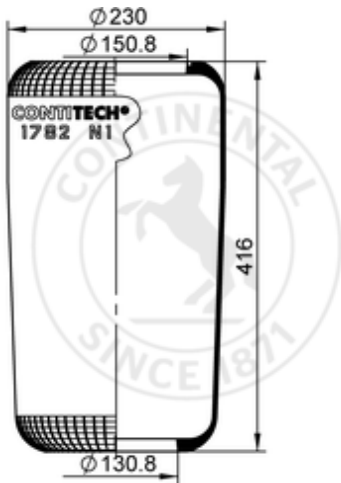

1782 N1

62256

- bolt or stud
- hole
- combination stud
- air inlet
- stud and nut

 kg	1,9 kg
---	--------

OE Manufacturer/Part No.

Manufacturer	Original Part No.	Model
IRISBUS	5.001.857.612	Illjade/Ares