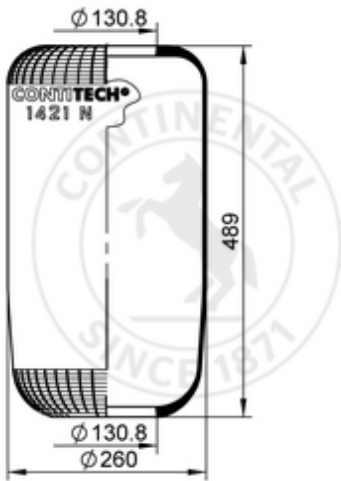

1421 N

2680421000

- bolt or stud
- hole
- combination stud
- air inlet
- stud and nut

 kg	2,3 kg
---	--------

OE Manufacturer/Part No.

Manufacturer	Original Part No.	Model
Volvo	1 075 290	