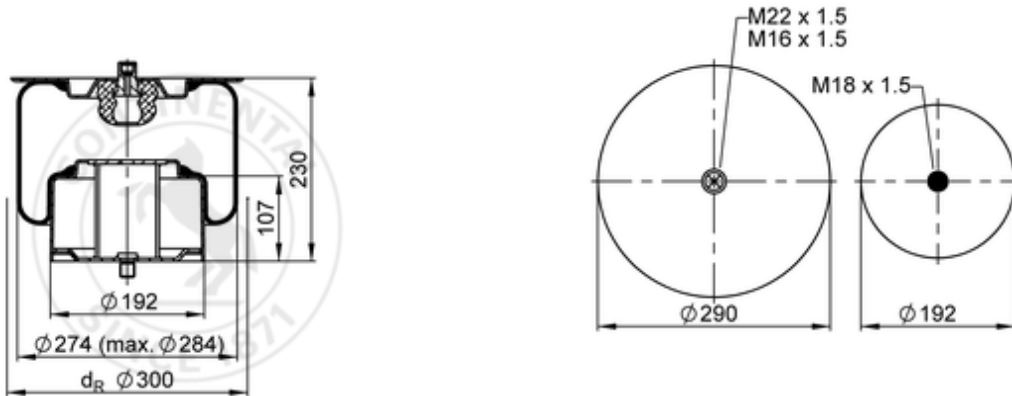

1417 N P01

77032

-  bolt or stud
-  hole
-  combination stud
-  air inlet
-  stud and nut

 kg	8 kg
	

**OE Manufacturer/Part No.**

Manufacturer	Original Part No.	Model
IRISBUS	504.097.615	Urbanway/Citelis/Crealis
IVECO Bus	504097615	Urbanway/Citelis/Crealis
IVECO Bus	2997885	Urbanway/Citelis/Crealis