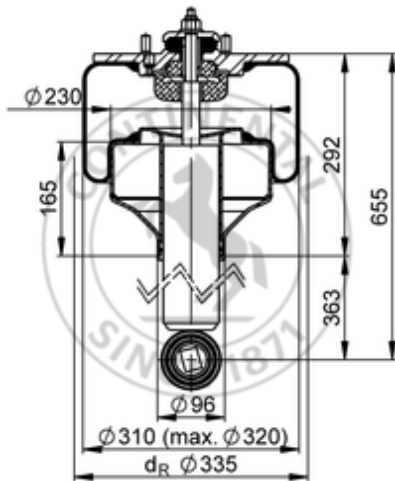

1416 N P01

77177

-  bolt or stud
-  hole
-  combination stud
-  air inlet
-  stud and nut

	20,8 kg
	

OE Manufacturer/Part No.

Manufacturer	Original Part No.	Model
Heuliez	504 113 183	
IRISBUS	504.113.183	
IVECO Bus	504113183	City Bus