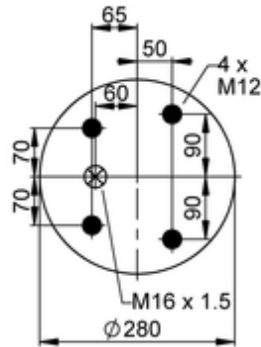

1416 N P01

77177

-  bolt or stud
-  hole
-  combination stud
-  air inlet
-  stud and nut

	20,8 kg
	

OE Manufacturer/Part No.

Manufacturer	Original Part No.	Model
Heuliez	504 113 183	
IRISBUS	504.113.183	
IVECO Bus	504113183	City Bus