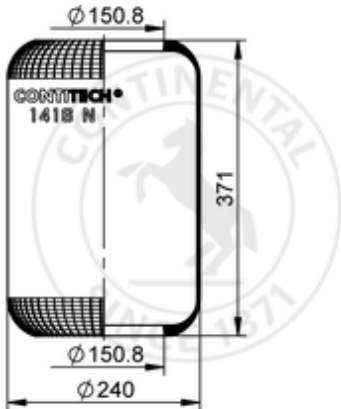

1416 N

77014

- bolt or stud
- hole
- combination stud
- air inlet
- stud and nut

| | |
|---|--------|
|  kg | 1,8 kg |
|  | 77874 |

OE Manufacturer/Part No.

| Manufacturer | Original Part No. | Model |
|--------------|-------------------|--------------------------|
| IVECO Bus | 500042527 | |
| IVECO Bus | 503130261 | |
| IRISBUS | 503.130.261 | Citelis (2nd generation) |