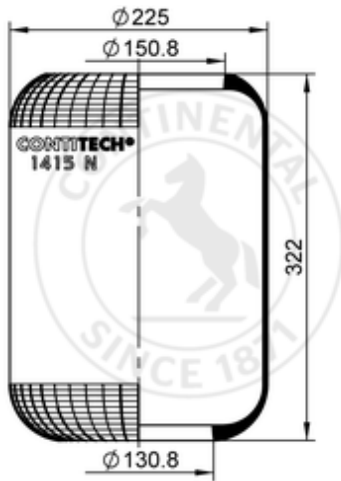

1415 N

62793

- bolt or stud
- hole
- combination stud
- air inlet
- stud and nut

		1,7 kg
		62852

OE Manufacturer/Part No.

Manufacturer	Original Part No.	Model
IVECO Bus	299729	
IVECO Bus	503130506	
IRISBUS	5.001.021.414	Agora/Crystallis 2004