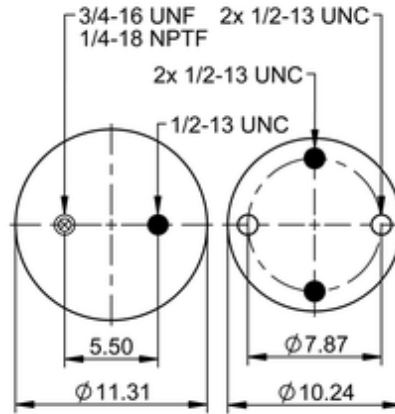

11 10.5D-21 S 788
78170

Article status	Normal
GTIN/EAN	4054392160756
Bellow number	11 10.5D-21
lb	28.2 lb
	9311048
	1/2-13 UNC: max. 35 lbf ft
	1/4-18 NPTF: max. 22 lbf ft
	3/4-16 UNF: max. 50 lbf ft

Cross-reference

TRP	AS07883
-----	---------

Automann	1DK28Z-S788
----------	-------------

OE Manufacturer/Part No.

Manufacturer	Original Part No.	Model
SAF Holland	90557345	