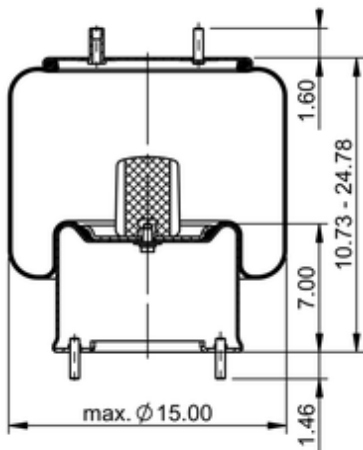

11 10.5D-21 S 788
78170

Article status	Normal
GTIN/EAN	4054392160756
Bellow number	11 10.5D-21
lb	28.2 lb
	9311048
	1/2-13 UNC: max. 35 lbf ft
	1/4-18 NPTF: max. 22 lbf ft
	3/4-16 UNF: max. 50 lbf ft

Cross-reference

TRP	AS07883
-----	---------

Automann	1DK28Z-S788
----------	-------------

OE Manufacturer/Part No.

Manufacturer	Original Part No.	Model
SAF Holland	90557345	