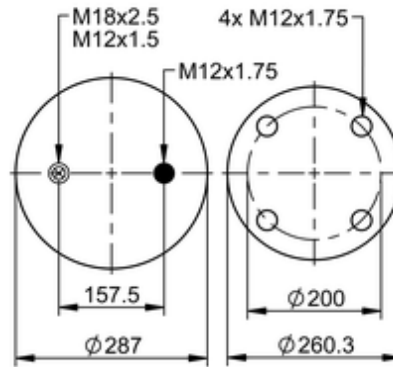

11 10.5-17 A 157 Brazil
70364

Article status	Normal
GTIN/EAN	4054392132074
Bellow number	11 10.5-17
lb	21.8 lb
	9305218
	M12x1.5: max. 22 lbf ft
	M12x1.75: max. 35 lbf ft
	M18: max. 35 lbf ft

Cross-reference

Firestone Style	1T19L-7
-----------------	---------

Firestone No.	W01-095-0334
Goodyear	556 0 2 8775
Goodyear Flex No.	566 0 3 8088
Airtech Ref.	137282
Airtech No.	3810-07C

OE Manufacturer/Part No.

Manufacturer	Original Part No.	Model
---------------------	--------------------------	--------------