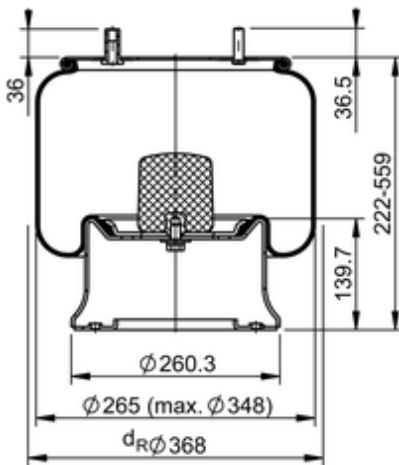

11 10.5-17 A 157 Brazil
70364

Article status	Normal
GTIN/EAN	4054392132074
Bellow number	11 10.5-17
lb	21.8 lb
	9305218
	M12x1.5: max. 22 lbf ft
	M12x1.75: max. 35 lbf ft
	M18: max. 35 lbf ft

Cross-reference

Firestone Style	1T19L-7
-----------------	---------

Firestone No.	W01-095-0334
Goodyear	556 0 2 8775
Goodyear Flex No.	566 0 3 8088
Airtech Ref.	137282
Airtech No.	3810-07C

OE Manufacturer/Part No.

Manufacturer	Original Part No.	Model
---------------------	--------------------------	--------------